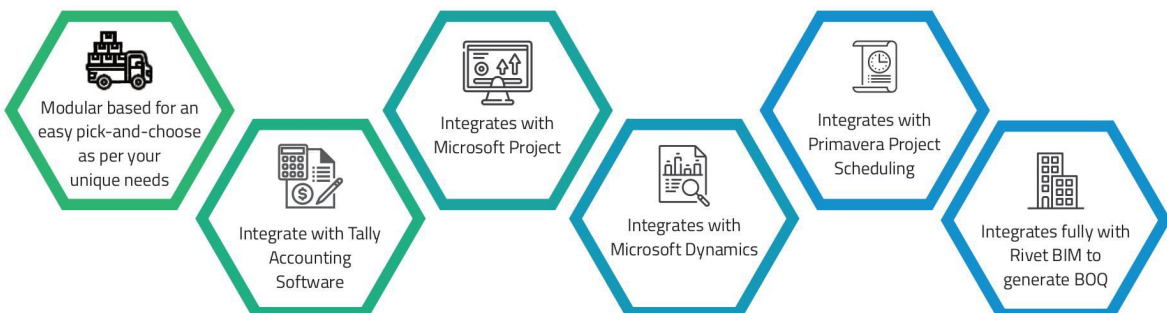

Harness the power of an integration-ready & fully customizable solution