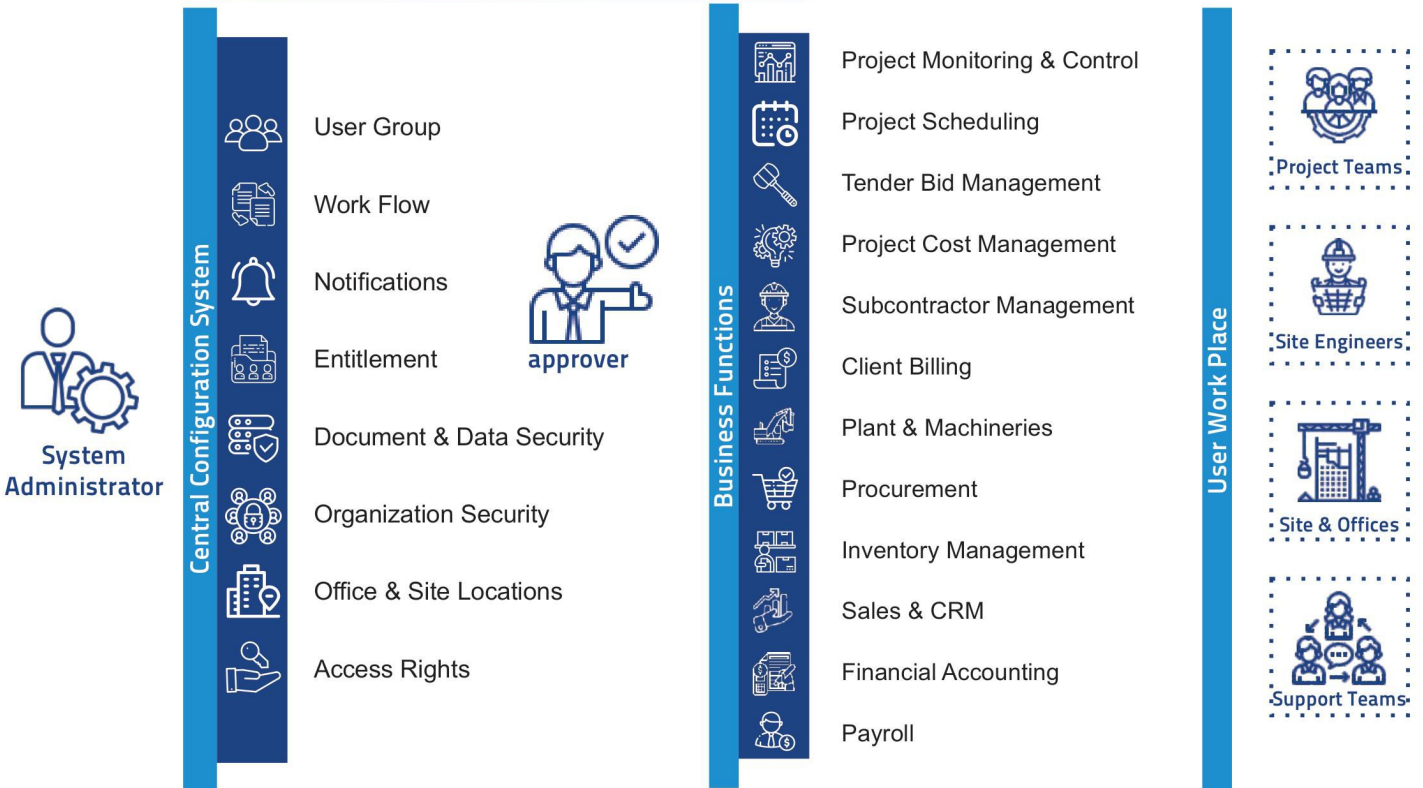

Our cloud-based solution works anywhere anytime, connects your multiple project locations and provides dynamic reports & dashboards on a real-time basis. This helps enterprises avoid cost and time overruns by taking well-informed & timely strategic decisions during various stages of the project.

## Who is it for?

Turnkey Contractors | General Contractors | Infrastructure Companies  
Builders & Real Estate Companies | Building Contractors

## The CivitBUILD Advantage

Unlock myriad benefits with the end-to-end Construction Enterprise Solution.

**How CivitBUILD works?**

**Harness the power of an integration-ready & fully customizable solution**

As per your unique business needs, you can simply pick and choose modules that cover an array of business functions extensively. By combining all-inclusive project management and a world-class BI, you can leverage the best of both worlds. Integrating Business Intelligence tools like SAP BO, IBM's Cognos and Microsoft Dynamics with CivitBUILD, you can optimize decision-making for your organization. Moreover, the cloud-based solution is Integration-ready with widely used software like Primavera, Microsoft Project and Tally.